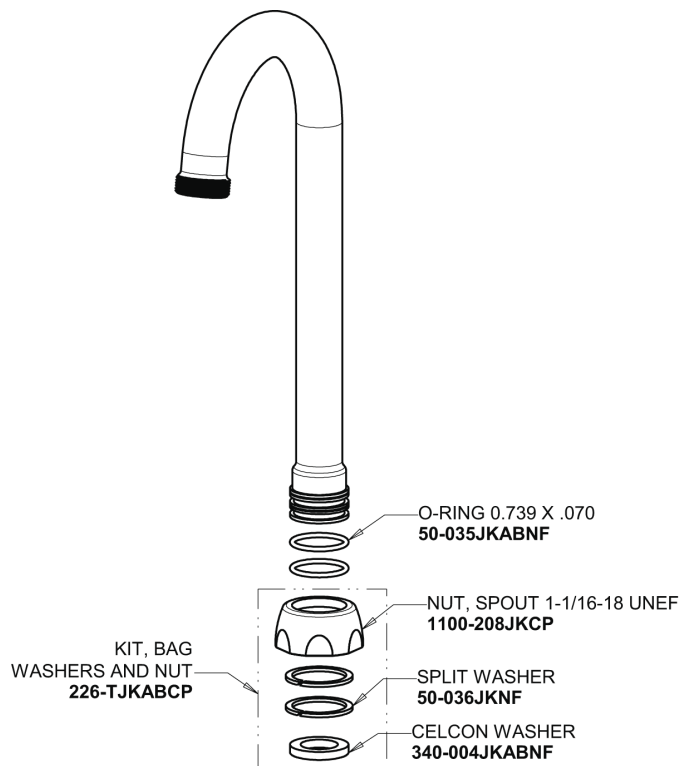

Repair Parts

895-317ABCP

Deck-mounted manual sink faucet with 4" centers

CHICAGO FAUCETS®

Geberit Group

Base Parts:

4" Wristblade Handle 317-PRJKCP

3-1/2" Rigid / Swing Gooseneck Spout GN1AJKABCP

2.2 GPM (8.3 L/min) Aerator E3JKABCP

Quaturn Compression Cartridge (pair) 1-099XTJKABNF (right) 1-100XTJKABNF (left)

For Technical Assistance:

Phone: 800-TEC-TRUE (832-8783)

Email: techsupport.us@chicago faucets.com