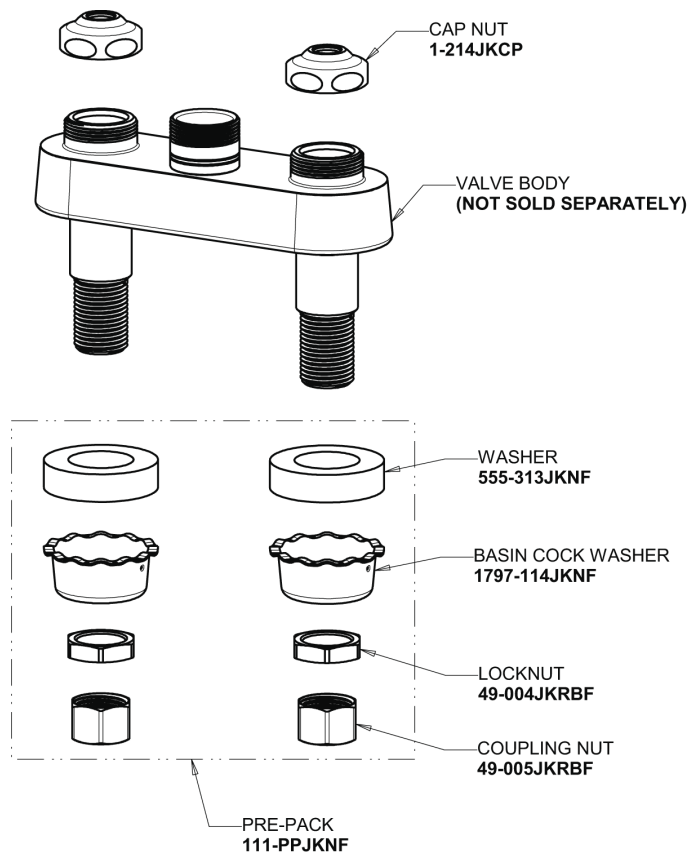

Repair Parts

895-317ABCP

Deck-mounted manual sink faucet with 4" centers

CHICAGO FAUCETS®

Geberit Group

Base Parts:

4" Wristblade Handle 317-PRJKCP

3-1/2" Rigid / Swing Gooseneck Spout GN1AJKABCP

2.2 GPM (8.3 L/min) Aerator E3JKABCP

Quaturn Compression Cartridge (pair) 1-099XTJKABNF (right) 1-100XTJKABNF (left)

For Technical Assistance:

Phone: 800-TEC-TRUE (832-8783)

Email: techsupport.us@chicago faucets.com