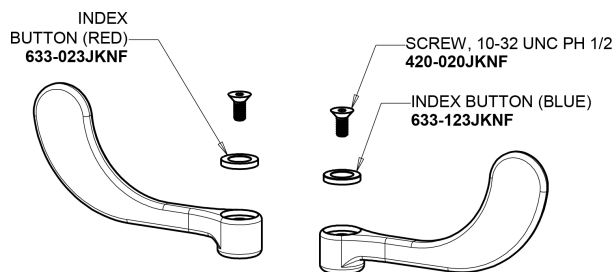

Repair Parts

895-317ABCP

Deck-mounted manual sink faucet with 4" centers

CHICAGO FAUCETS®

Geberit Group

Base Parts:

4" Wristblade Handle 317-PRJKCP

3-1/2" Rigid / Swing Gooseneck Spout GN1AJKABCP

2.2 GPM (8.3 L/min) Aerator E3JKABCP

Quaturn Compression Cartridge (pair) 1-099XTJKABNF (right) 1-100XTJKABNF (left)

For Technical Assistance:

Phone: 800-TEC-TRUE (832-8783)

Email: techsupport.us@chicago faucets.com