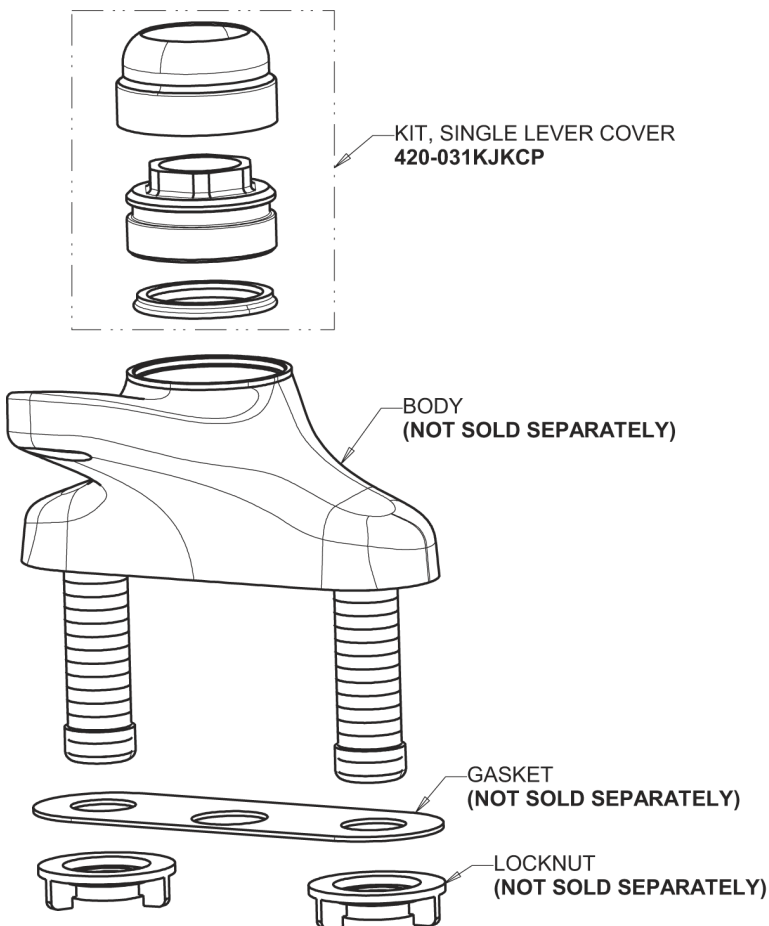

Repair Parts

420-ABCP

Deck-mounted manual sink faucet with 4" centers

CHICAGO FAUCETS®

Geberit Group

420 Series, 4" Centers

Base Parts:

4-1/4" Lever Handle
420-030KJKCP

1.5 GPM (5.7 L/min) Non-Aerating Laminar Outlet
E37JKABCP

Ceramic Cartridge, Volume and Temperature Control
410-XJKABNF

For Technical Assistance:

Phone: 800-TEC-TRUE (832-8783)

Email: techsupport.us@chicagofaucets.com