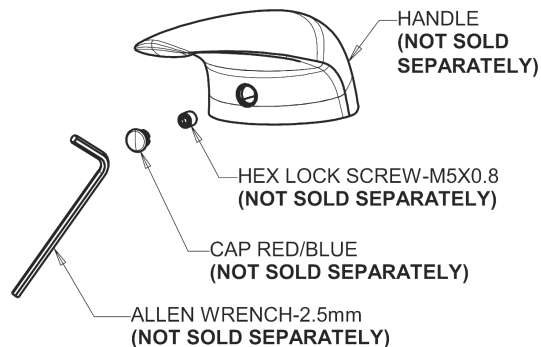

Repair Parts

420-ABCP

Deck-mounted manual sink faucet with 4" centers

CHICAGO FAUCETS®

Geberit Group

420 Series, 4" Centers

Base Parts:

4-1/4" Lever Handle
420-030KJKCP

1.5 GPM (5.7 L/min) Non-Aerating Laminar Outlet
E37JKABCP

Ceramic Cartridge, Volume and Temperature Control
410-XJKABNF

For Technical Assistance:

Phone: 800-TEC-TRUE (832-8783)

Email: techsupport.us@chicagofaucets.com