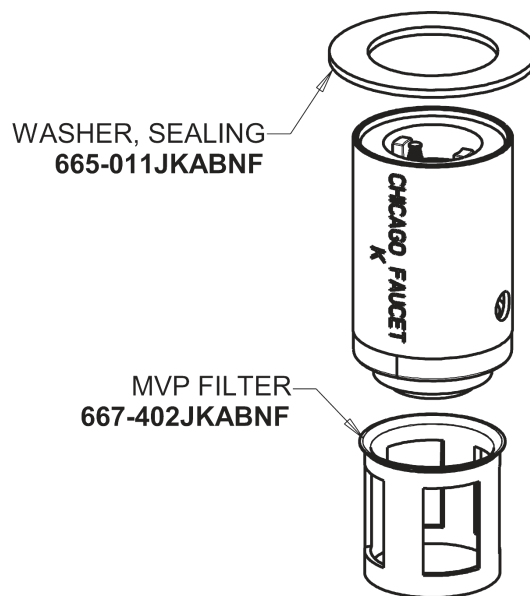

# Repair Parts

333-665PSHABCP

Deck-mounted metering sink faucet, single-hole, single-supply

## Base Parts:

2.2 GPM (8.3 L/min) Softflo Aerator  
E12JKABCP

MVP Metering Cartridge  
671-XJKABNF

1-3/4" Vandal Proof Push Handle  
665-PSHJKCP