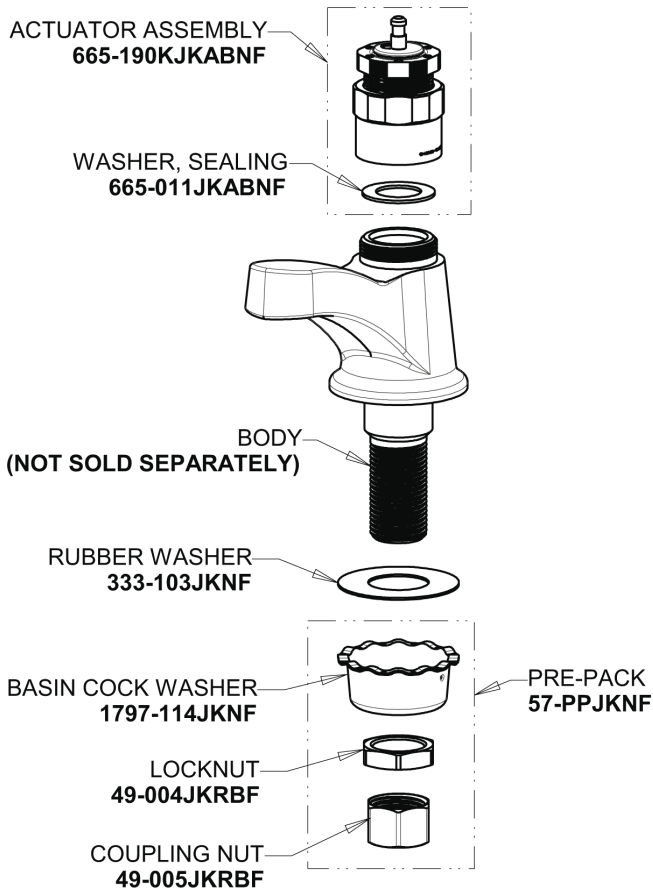

# Repair Parts

333-665PSHABCP

Deck-mounted metering sink faucet, single-hole, single-supply

## Base Parts:

2.2 GPM (8.3 L/min) Softflo Aerator  
E12JKABCP

MVP Metering Cartridge  
671-XJKABNF

1-3/4" Vandal Proof Push Handle  
665-PSHJKCP