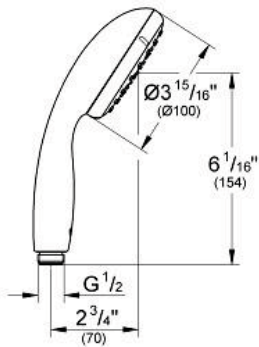

NEW TEMPESTA 100
Handshower 2 Sprays

MODEL # 26047001

Pure Freude
an Wasser

Product Description:
NEW TEMPESTA 100
Handshower 2 Sprays

Standard Specification:

- 2 Adjustable spray patterns: Rain, Jet
- GROHE EcoJoy 1.75 gpm (6.6 l/min) flow limiter
- GROHE DreamSpray perfect spray pattern
- GROHE StarLight chrome finish
- SpeedClean anti-lime system
- Inner WaterGuide for a longer life
- Universal mounting system (fits all standard shower hoses)
- Min. recommended pressure: 15 psi (1.0 bar)