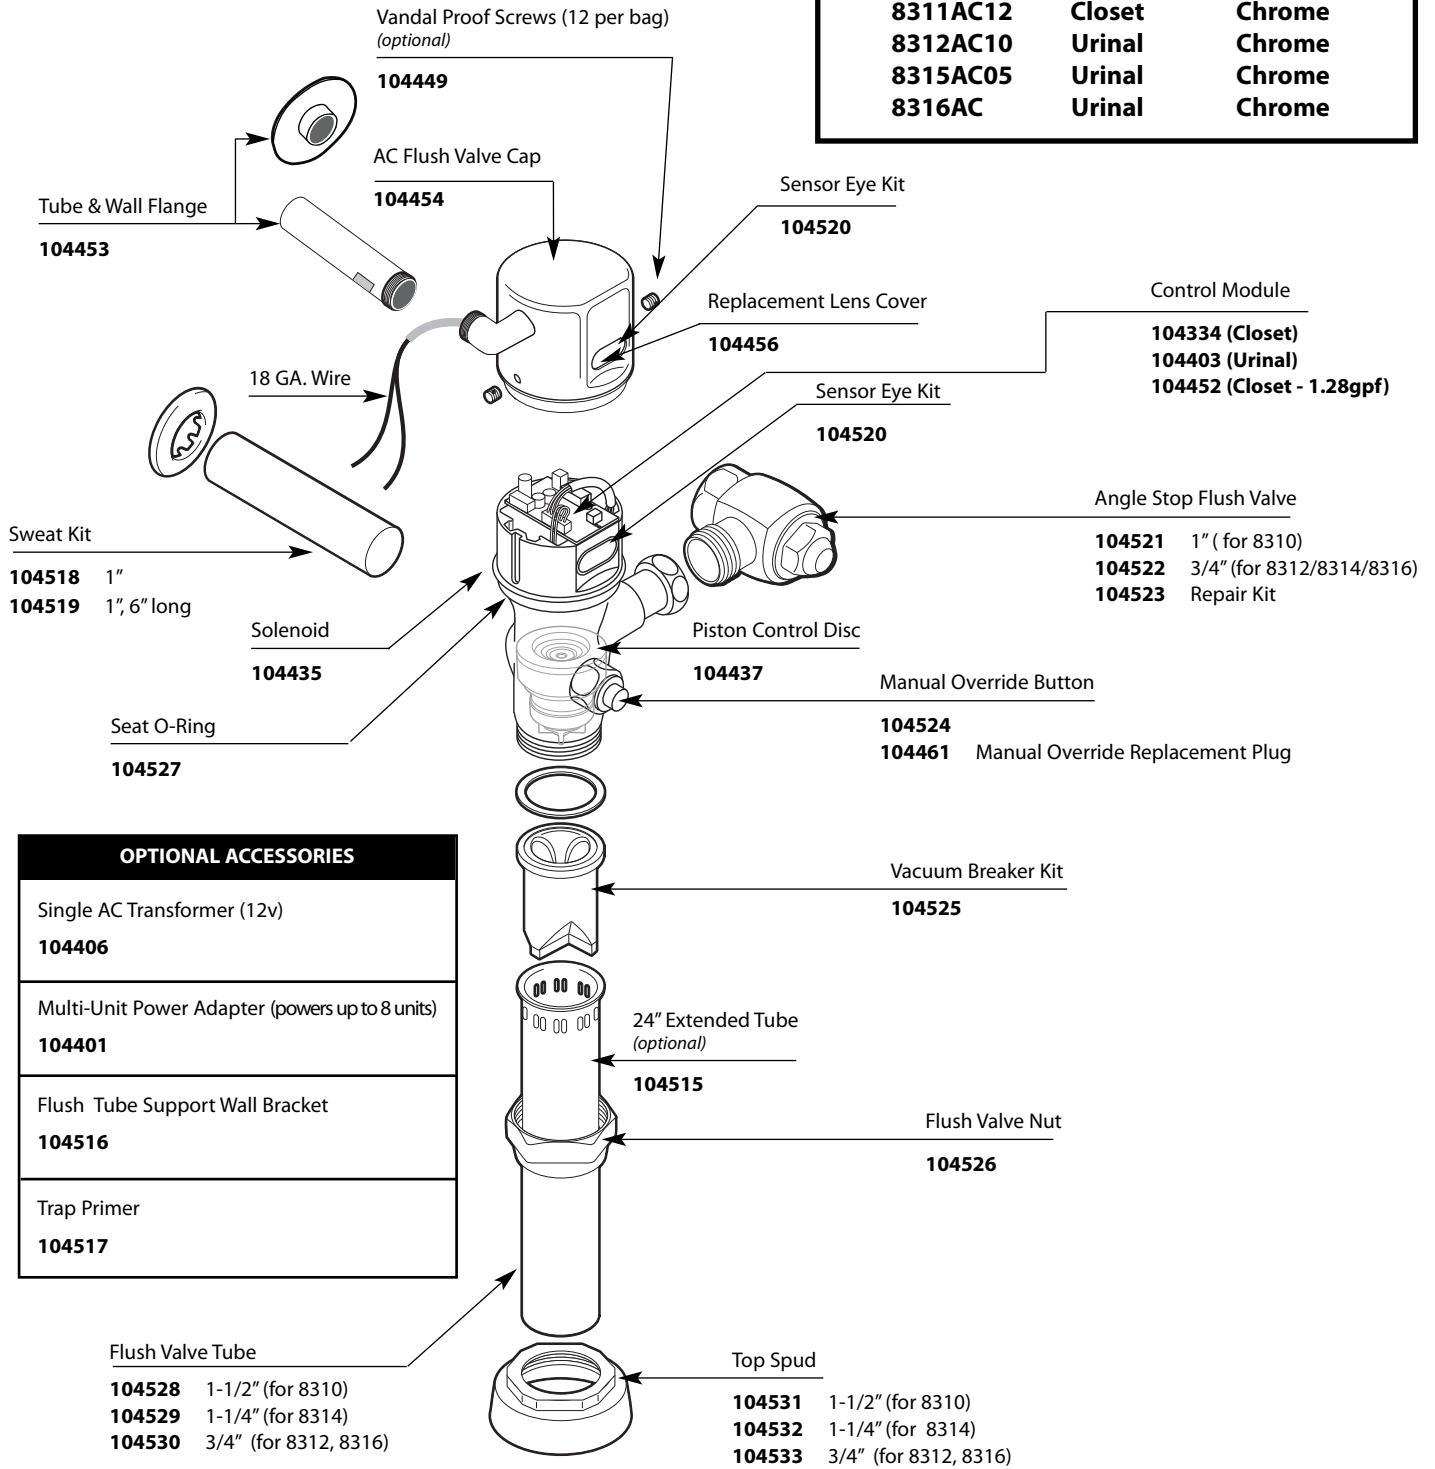

■ Order by Part Number

AC Powered Exposed Type Flush Valve		
MODEL		FINISH
8310AC16	Closet	Chrome
8311AC12	Closet	Chrome
8312AC10	Urinal	Chrome
8315AC05	Urinal	Chrome
8316AC	Urinal	Chrome

OPTIONAL ACCESSORIES
Single AC Transformer (12v) <b>104406</b>
Multi-Unit Power Adapter (powers up to 8 units) <b>104401</b>
Flush Tube Support Wall Bracket <b>104516</b>
Trap Primer <b>104517</b>