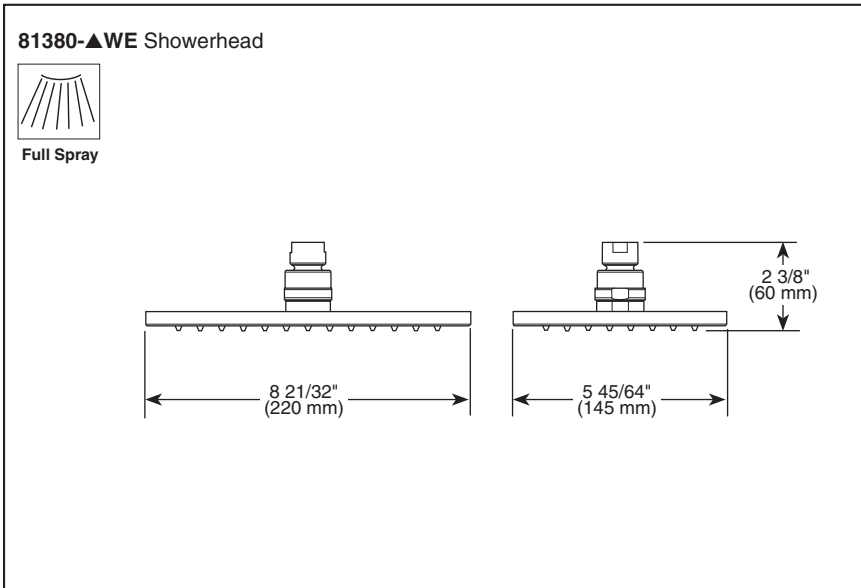

Submitted Model No.: _____
 Specific Features: _____

▲ Designate proper finish suffix

BRIZO®

CEILING MOUNT SHOWERHEAD

■ Siderna® Bath Collection

STANDARD SPECIFICATIONS:

- Single function showerhead.
- Finished sprayface matches shell finish.
- Showerhead is intended for ceiling supply only. Ball connector rotates and pivots.
- Use with either 6" arm (RP48985) or 10" arm (RP48986).
- 1.5 gpm @ 80 PSI.