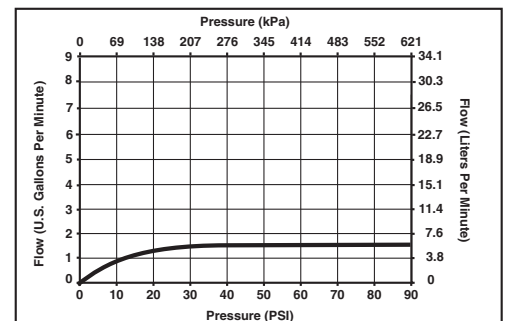

COMPLIES WITH:

- ASME A112.18.1 / CSA B125.1

Delta reserves the right (1) to make changes in specifications and materials, and (2) to change or discontinue models, both without notice or obligation. Dimensions are for reference only. See current full-line price book or www.brizo.com for finish options and product availability.

BSP-B-81380-WE Rev. A

Delta Faucet Company

55 E. 111th Street, Indianapolis, Indiana 46280
350 South Edgeware Road, St. Thomas, Ontario, Canada N5P 4L1
© 2013 Masco Corporation of Indiana