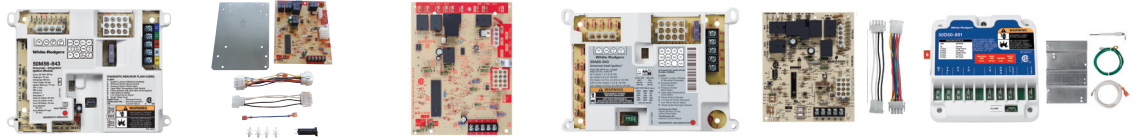

Lennox Single Stage Furnace Controls

Universal and OEM Direct Furnace Control Replacement Kits

Controls Gas Valve, Ignitor, Blower, Inducer, Humidifier and Air Cleaner.

Models	50M56U-843	21D83M-843	50A66-743 Board Only	50A65-843	50M56U-801	50D50-801
Control Type	Universal Kit	Direct Replacement Kit	Direct Replacement Control	Universal Control	Direct Replacement Kit	Direct Replacement Kit
Ignitor Voltage	120V	80V	80V	80V	120V	Spark
Versatility	Replaces Over 300 Controls	Replaces Over 40 Controls	Replaces 16 Controls	Replaces Over 20 Controls	Replaces 28 Controls	Replaces 45 Controls
Ignitor Included	HotRod™ Universal Nitride 120V Ignitor	N/A	N/A	N/A	HotRod™ Universal Nitride 120V Ignitor	N/A
Harnesses Included	Harnesses with Selection Chart	Harnesses with Selection Chart	N/A	N/A	Harnesses with Selection Chart	Includes Flame Sensor and Ground Wire
Diagnostics	System Diagnostic LED with Fault Recall	System Diagnostic LED	System Diagnostic LED	System Diagnostic LED	System Diagnostic LED – Tri-Color (Green, Red and Amber)	System Diagnostic LED
Dedicated Humidification (Optional)	120V	120V or 24V	120V or 24V	120V	120V	N/A
Electronic Air Cleaner (Optional)	120V	120V	120V	120V	120V	N/A
Mounting	Cutout Template and Screws Included	Direct Replacement/ Mounting Plate Included	Drop-in Replacement	Cutout Template and Screws Included	N/A	Mounting Bracket and Screws Included
Fuses	Included–On Board	Included–Off Board	N/A	Included–On Board	Included–On Board	N/A
Selectable Heat-on-Delay	30s	45s	45s	30/45s	30/45s	N/A
Selectable Heat-off-Delay	100/150s	60/90/120/180s	60/90/120/180s	60/90/120/180s	60/90/120/180s	N/A
Selectable Cool-on-Delay	6s	2s	2s	5s	2s	N/A
Selectable Cool-off-Delay	45s	2/45s	2/45s	45/90s	45/90s	N/A